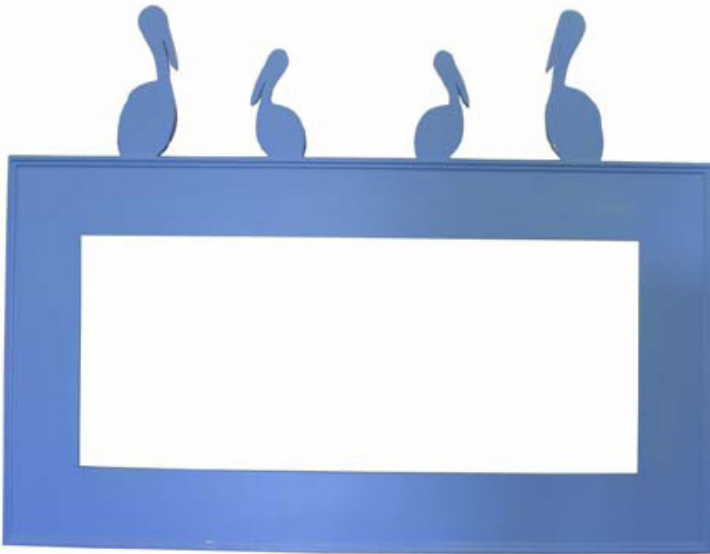

Mirrors, Benches, and Screens

<u>Item</u>	<u>Page #</u>
Item # 93 Large Palmetto Mirror Frame	2
Item # 93M Small Palmetto Mirror Frame	2
Item #90 Melrose Mirror Frame	3
Item # 94 Dockside Mirror Frame	3
Item # 91 Oglethorpe Mirror Frame	3
Item # 710 Fish Bench	4
Item # 712 Mulberry Bench	4
Item # 710P Palmetto Bench	4
Item # 711 Scroll Side Bench	5
Item # 95 Lowcountry Screen	5
Item # 92 English Cottage Screen	5

www.seabrookclassics.com

www.coastalwoodcraft.com

Phone: 843.466.0241 Fax: 843.466.0288

By **Coastal**  **Woodcraft**

Item # 93
Large Palmetto Mirror Frame

Glass not included

- French Trim
- Palm Cut-outs
- 41H x 56W x 1D @ Top of Cut-Outs

PHOTO left

- Hibiscus with Palmetto Cut-Outs

Please specify cut-out preference on order.

- Palmettos
- Boats
- Pelicans
- Crabs

PHOTO left

- Bayside with Pelican Cut-Outs

Item # 93M
Small Palmetto Mirror Frame

Glass not included

- Bead Trim around Frame
- Palm Cut-Outs
- 38H x 24W x 1D

PHOTO left

- Mint Julep with Palmetto Cut-Outs

PHOTO right

- Bayside with Crab Cut-Outs

Please specify cut-out preference on order.