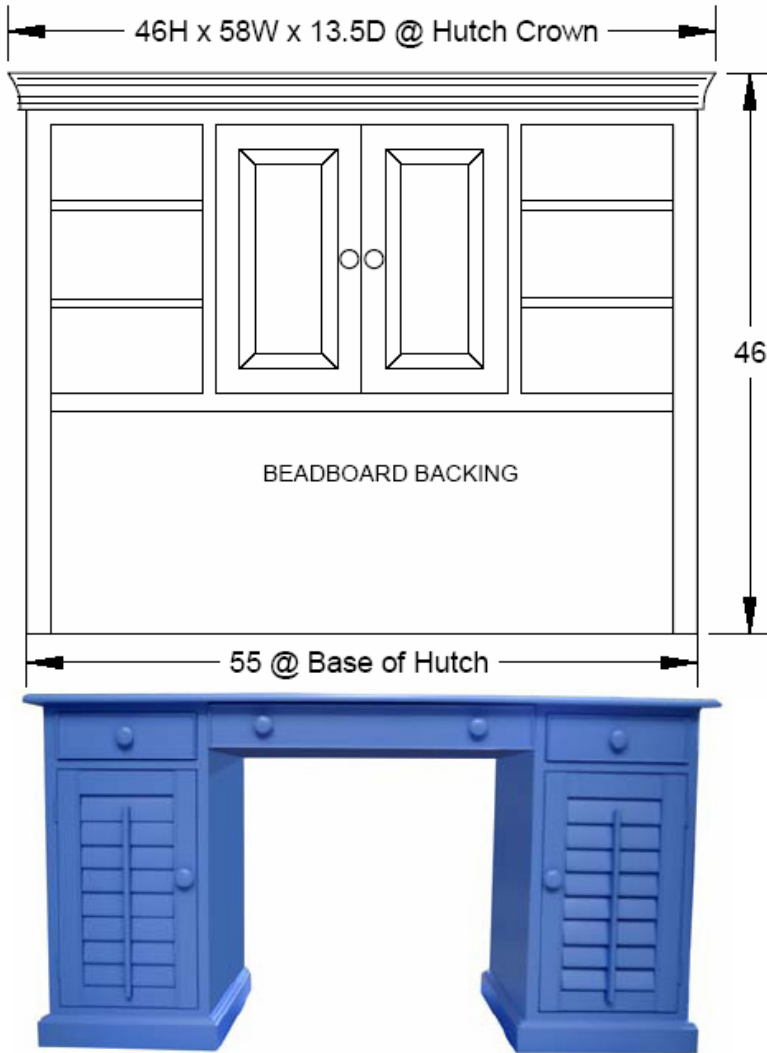

PHOTO left

- Regatta
- Seagrass Doors
- OPTIONAL Wrap-Around Doors

*All Door Styles available,
see Options*

**Item # 538
Plantation Computer Desk**

- Two Doors
- One Adjustable Shelf
- One Fixed Shelf
- Pull-out Keyboard Tray
- 68H x 39W x 26D @ Crown

PHOTO left

- Plantation Shutter Doors
- Victorian White over Seabrook Blue

*All Door Styles available,
see Options*

www.seabrookclassics.com
www.coastalwoodcraft.com

Phone: 843.466.0241 Fax: 843.466.0288

By Coastal Woodcraft

Item # 127H
Optional Hutch for Item # 127

LINE DRAWING left

- Shown in line drawing
- 2 Adjustable Shelves each side
- 1 Set of Doors

All Door Styles available, see Options

Item # 127
Pedestal Desk

- Three Drawers
- Two Doors
- One Adjustable Shelf each Side Compartment