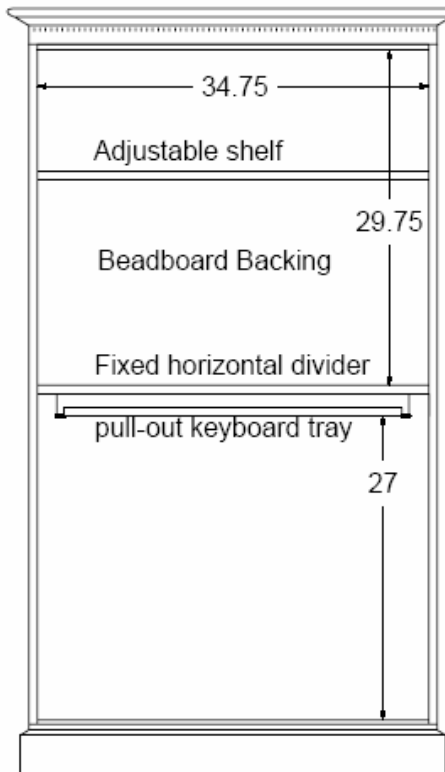

PHOTO left

- Plantation Shutter Doors
- Seabrook Yellow

All Door Styles available, see Options

Item # 492
Brewton File Cabinet

- 3 Files Drawers for both Standard and Legal
- Drawer Trim is English Bead
- Inverted Route on Top
- 42H x 25W x 24D @ Top

PHOTO right

- Island Blue

www.seabrookclassics.com

www.coastalwoodcraft.com

Phone: 843.466.0241 Fax: 843.466.0288

By **Coastal Woodcraft**

**Item # 739
Palmetto Computer Cabinet**

- Two Doors
- One Fixed Shelf
- Pull-out Keyboard Tray
- 55H x 32.5W x 22.75 @ Crown
- Interior: 46.75W x 20D

PHOTO left

- Regatta
- Seagrass Doors
- OPTIONAL Wrap-Around Doors

*All Door Styles available,
see Options*

**Item # 538
Plantation Computer Desk**

- Two Doors
- One Adjustable Shelf
- One Fixed Shelf
- Pull-out Keyboard Tray
- 68H x 39W x 26D @ Crown