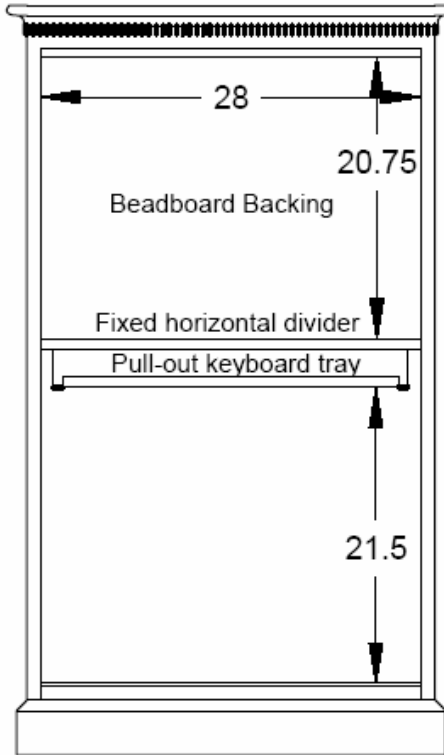

PHOTO right

- Island Blue

www.seabrookclassics.com

www.coastalwoodcraft.com

Phone: 843.466.0241 Fax: 843.466.0288

By **Coastal Woodcraft**

**Item # 739
Palmetto Computer Cabinet**

- Two Doors
- One Fixed Shelf
- Pull-out Keyboard Tray
- 55H x 32.5W x 22.75 @ Crown
- Interior: 46.75W x 20D