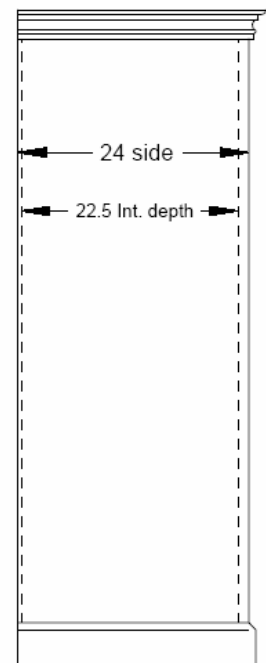

- Two Doors
- One Drawer
- Arched Base
- 51H x 43.75W x 23.75D @ Crown
- Interior opening 29.75H x 34W (20.5D inside)

PHOTO

- Plantation Shutter Doors
- Victorian White

All Door Options available, see Options

Item #	Dimensions @ Crown	Dimensions @ Cabinet	Interior Dimensions
531A	44.5W x 25.75D	46.75H x 42W x 24D	35.25H x 36W x 22D
531B	44.5W x 27.75D	46.75H x 42W x 26D	35.25H x 36W x 24D
531C	44.5W x 29.75D	46.75H x 42W x 28D	35.25H x 36W x 26D

PHOTO

- Plantation Shutter Doors
- Antique White

All Door Styles available, see Options.

Interior View

Side View

www.seabrookclassics.com
www.coastalwoodcraft.com

Phone: 843.466.0241 Fax: 843.466.0288

By Coastal Woodcraft

Item # 539
Plantation Medium Entertainment Center

- Four Doors
- One Fixed horizontal shelf divider
- 68H x 39.5W x 25.75D @ Crown
- Interior: See line drawing below

PHOTO

- Plantation Shutter Doors
- Beach