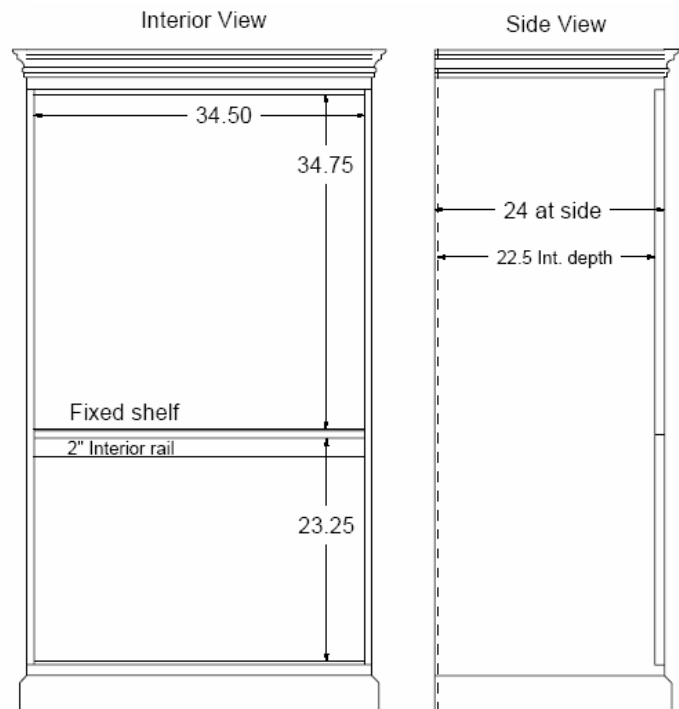

www.seabrookclassics.com
www.coastalwoodcraft.com

Phone: 843.466.0241 Fax: 843.466.0288

By **Coastal Woodcraft**