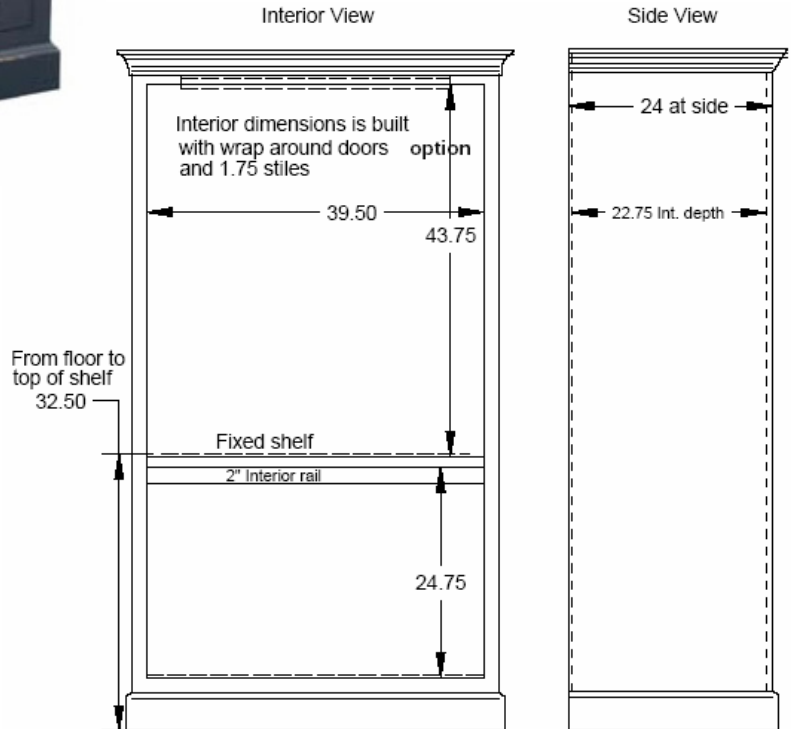

www.seabrookclassics.com
www.coastalwoodcraft.com

Phone: 843.466.0241 Fax: 843.466.0288

By Coastal Woodcraft