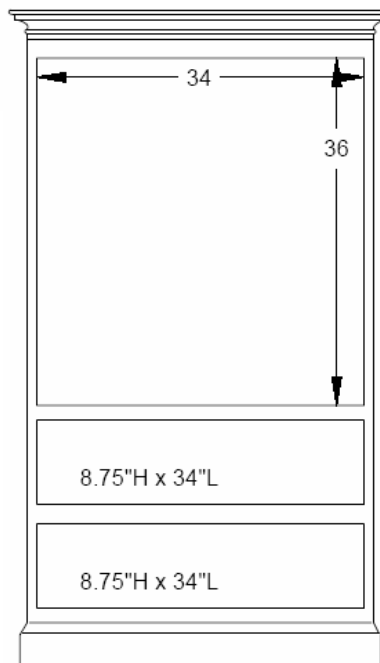

PHOTO

- Plantation Shutter Doors
- Antique White

All Door Styles available, see Options.

Interior View