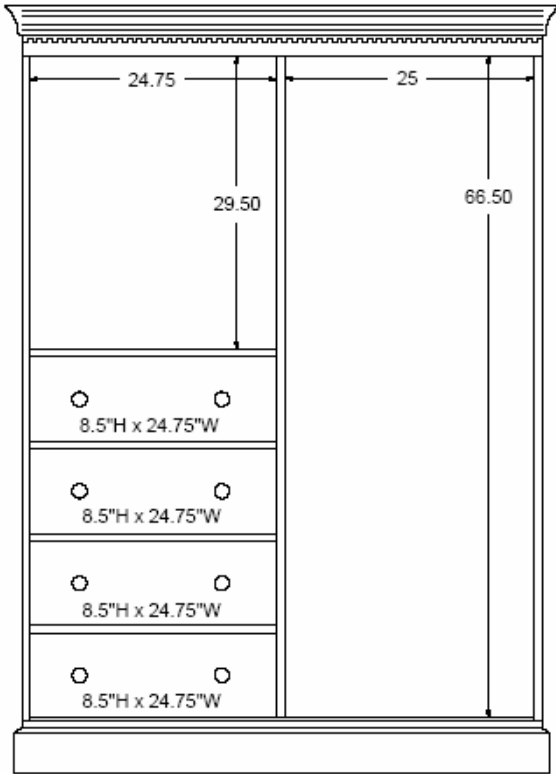

Item # 101
Entertainment Center

- 76H x 39.5W x 24.75D @ Crown
- Exterior: 76H x 36W x 23D
- Interior Depth: 22D

PHOTO right

- Raised Panel Doors
- Seabrook Red

All Door Styles available, see Options

Item # 100
Entertainment Center

- Four Doors
- Dentil Molding
- Fixed horizontal divider
- Decorative Cut-out Base
- 86H x 51.5W x 25.25D @ Crown
- Exterior: 86H x 48W x 23.5D
- Interior Depth: 22D

PHOTO left

- Raised Panel Doors
- OPTIONAL Wrap-around Doors
- Victorian White

www.seabrookclassics.com
www.coastalwoodcraft.com

Phone: 843.466.0241 Fax: 843.466.0288

By **Coastal Woodcraft**

**Item # 97
English Armoire**

- Two Doors
- Split interior
- Dentil Molding
- Four Interior Drawers on Left
- Beadboard Backing interior
- 77H x 55.5W x 25D @ Crown
- Exterior: 77H x 52W x 23.25D
- Interior Depth: 22D
- Interior: See line drawing below

Item #	Dimensions @ Crown	Dimensions @ Cabinet	Interior Dimensions
531A	44.5W x 25.75D	46.75H x 42W x 24D	35.25H x 36W x 22D
531B	44.5W x 27.75D	46.75H x 42W x 26D	35.25H x 36W x 24D
531C	44.5W x 29.75D	46.75H x 42W x 28D	35.25H x 36W x 26D