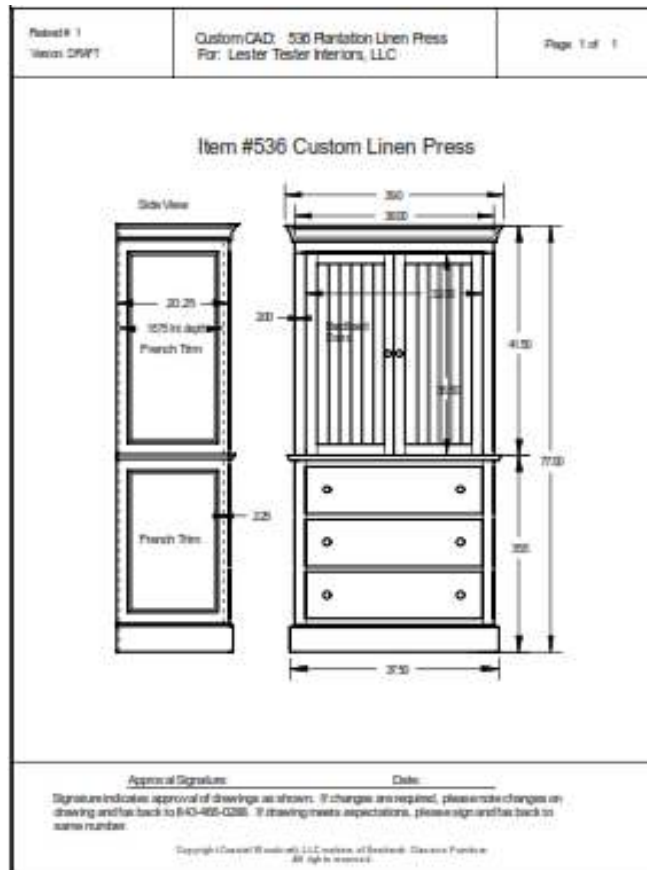

Ordering

When you have completed your order form, fax it to 843.466.0288 or email to Elisabeth@seabrookclassics.com. Upon receipt of your order we will contact you within 1 business day to confirm your order and arrange payment. We will provide you with a purchase order outlining your order via email or fax, and you will need to confirm the order before you are charged a deposit.

CAD's and Custom Designs

Do you have a furniture design you've always wanted to have built? Let your inner designer free! We can draw a CAD of any creation you have in mind. Our CAD fee is $50 – and you keep the CAD – even if we don't build it for you. Simply give us a call and we can get started today!

Example of CAD (not to scale)