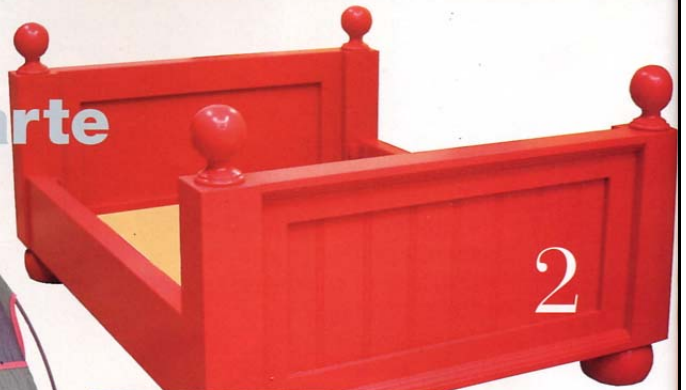

NEW JERSEY'S HOME & DESIGN MAGAZINE

design NJ

DECEMBER 2005/JANUARY 2006

exterior renovations before & after

HOME BARS
a 10-page
showcase

design à la carte

best in show

1. PUP TENT: The new Tee-Pee Hound Lounge from Wagwear is best used indoors and is suitable for dogs up to 40 pounds. It comes in khaki green with orange trim and includes a pad with a fleece cover that can be removed for laundering. \$104. Sources include Wags and Wiggles in Ridgewood, Cornerstone Pets in Hoboken, and Absolutely Fabulous Pet Nanny in Bordentown. For other sources, www.wagwear.com.

2. BOW-WOW BED: The Bead Board dog bed from Seabrook Classics is available in 37 colors and measures 14 inches high, 28 inches wide, and 22 inches deep. Prices start around \$500, depending on the finish. Sources include Becoming Home in Flemington, Wonderlust in Cape May, Point Beach Interiors in Point Pleasant Beach, Sandra John Interiors in Bernardsville, and Morning 'til Night in Warren. For other sources, www.seabrookclassics.com.